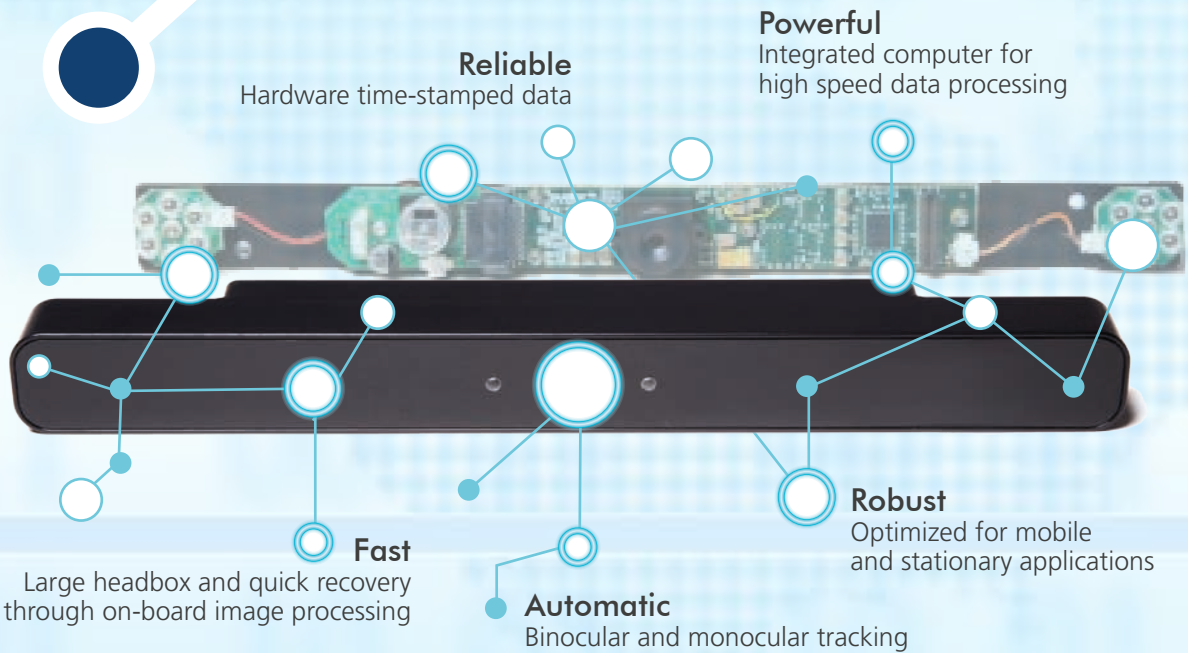

Eye Tracking Hardware

VT3 mini

Model	VT3 mini
Connection Type	USB 2.0 or USB 3.0
Dimensions	10 x 1 x 1.3 in (25.4 x 2.6 x 3.2 cm)
Operating Distance	40-75 cm (16-30 in) For longer distance tracking custom configurations available upon request
Head Motion	12.4 x 8.9 x 13.8 in (31.5 x 22.5 x 35 cm) W x H x D
Accuracy	ca 0.5 °, depending on overall setup
Tracking Method	Dark pupil, binocular or monocular tracking
Weight	0.21 kg (0.5 lbs.)
Certification	CE and FCC
Speed	60 / 120 / 200 Hz
Power Draw	3 to 4 Watt
Power Supply	USB-port
Monitor Size	up to 22" (56 cm) For larger screen sizes custom configurations available upon request